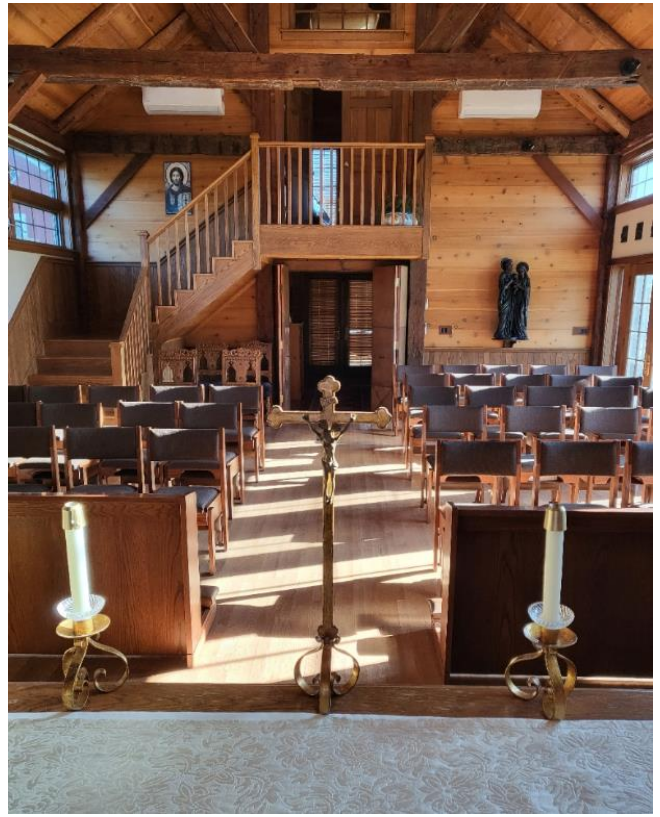

Barn living room. Seats comfortably up to 28 with benches that are along both long walls (hidden by other furniture in the picture).

Barn lower level. Seating 8-10.

Lodge Kitchen/Dining/Living room. Dining table with 8 chairs, living room with 11 chairs/couches, 4 stools.

Lodge basement. East side has 8 long tables (8'). 24+ chairs (extra chairs available in main floor bedrooms).

Farmhouse basement (panoramic photo). Seating for 8 shown. There are two other futons that could be assembled as couches (one shown as bed, second not shown).

Farmhouse living room. Seating for 8.

Farmhouse Kitchen/Dining. Table seats 6 and bar at center island seats 3.

Chapel. Seating for 47. Additional 5 chairs stored under staircase. It's also possible to sit on stairs.